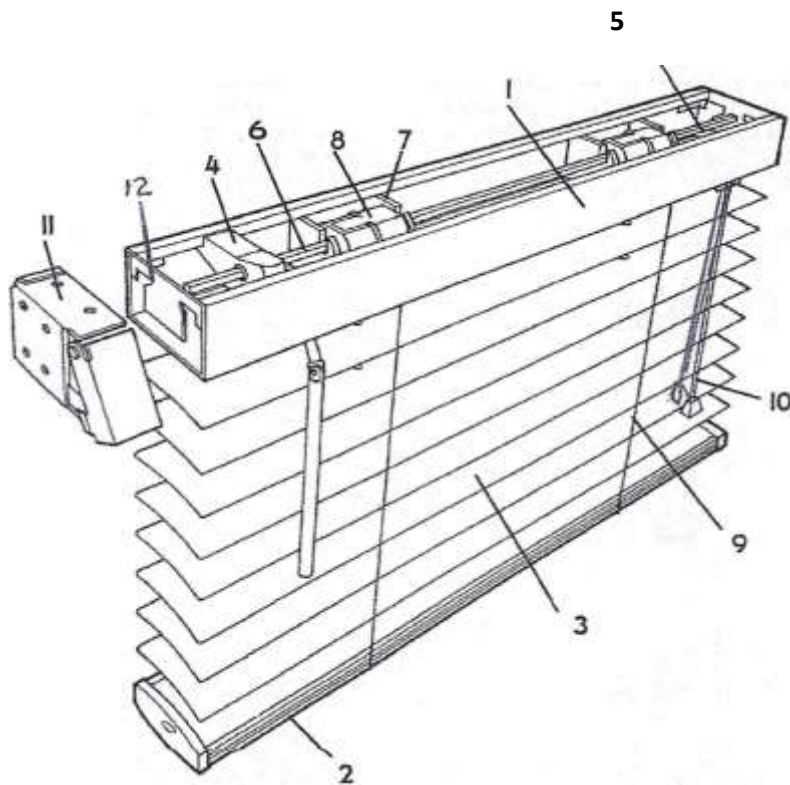

## 2" Aluminum Maxi Blind

Shop Drawing

- |                               |                                   |
|-------------------------------|-----------------------------------|
| 1. 2" x 2" Steel head rail    | 7. Tape drum support              |
| 2. Steel enclosed bottom rail | 8. Tape drum                      |
| 3. 2" Aluminum 8 gauge slat   | 9. Braided support ladder         |
| 4. Wand tilter                | 10. Lift cord with tassels        |
| 5. Crash-proof cord lock      | 11. Steel hinged mounting bracket |
| 6. Steel tilt rod             | 12. Head rail end stiffeners      |