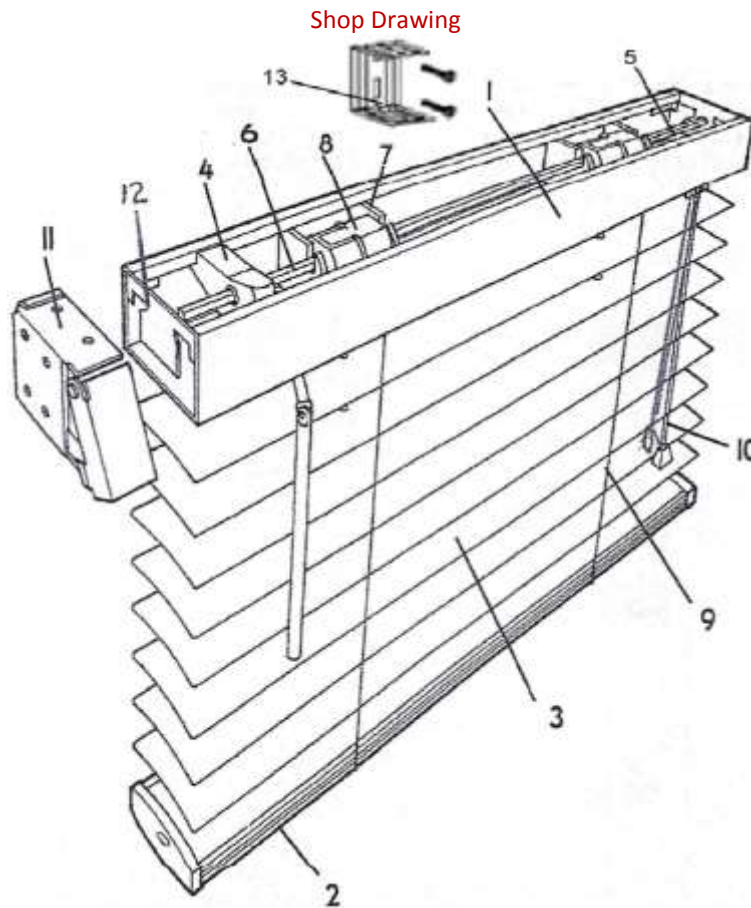

CACO, Inc., Window Fashions
P.O. Box 5547 • Johnson City, TN 37602

2" Aluminum Maxi Blind

- | | |
|-------------------------------|-----------------------------------|
| 1. 2" x 2" Steel head rail | 8. Tape drum |
| 2. Steel enclosed bottom rail | 9. Braided support ladder |
| 3. 2" Aluminum 8 gauge slat | 10. Braided support ladder |
| 4. Wand tilter | 11. Steel hinged mounting bracket |
| 5. Crash-proof cord lock | 12. Head rail end stiffeners |
| 6. Steel tilt rod | 13. Center support bracket |
| 7. Tape drum support | |